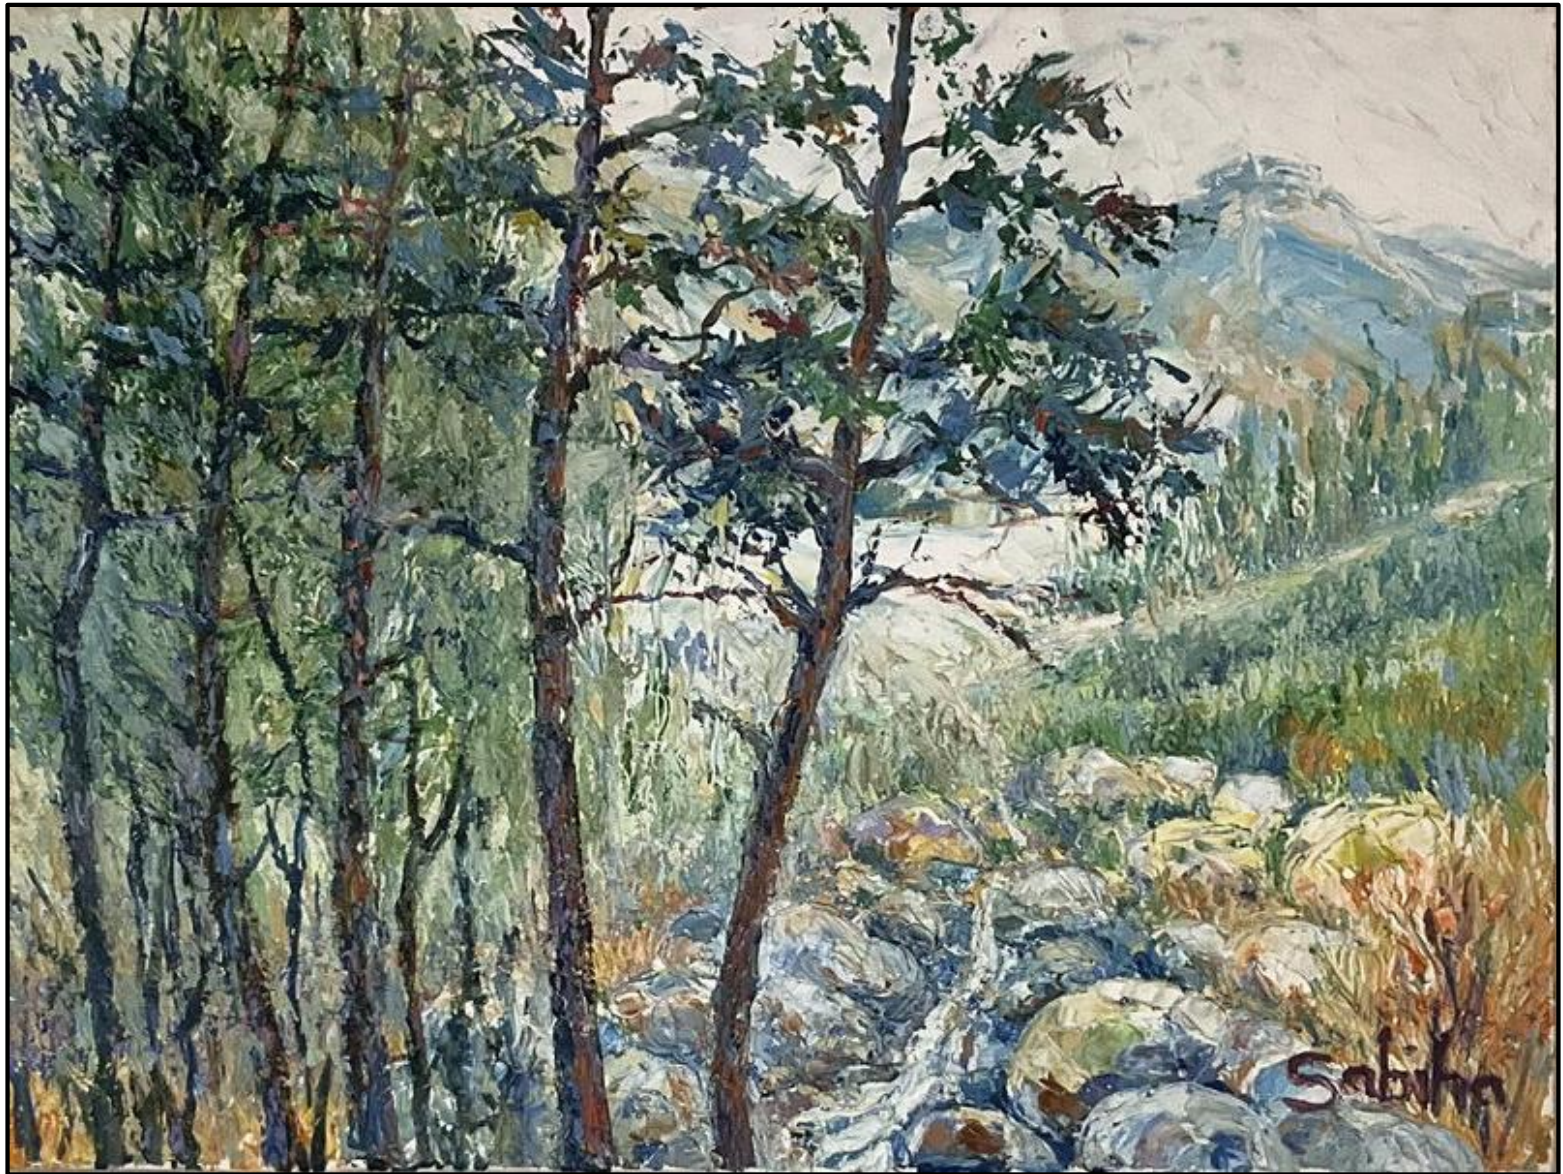

Rs.100,000 (\$350.87)

APPLE BLOSSOMS

18 x 24 Inch, Oil with knife on canvas, AC-SBND-057

Rs.100,000 (\$350.87)

PINES

18 x 24 Inch, Oil with knife on canvas, AC-SBND-058

Rs.100,000 (\$350.87)

NORTHERN AREAS 1
18 x 24 Inch, Oil with knife on canvas, AC-SBND-059
Rs. 100,000 (\$350.87)

NORTHERN AREAS 2
18 x 24 Inch, Oil with knife on canvas, AC-SBND-060
Rs.100,000 (\$350.87)

MORNING LIGHT

18 x 24 Inch, Oil with knife on canvas, AC-SBND-061
Rs.100,000 (\$350.87)

SAFEDA TREES 3

18 x 24 Inch, Oil with knife on canvas, AC-SBND-062